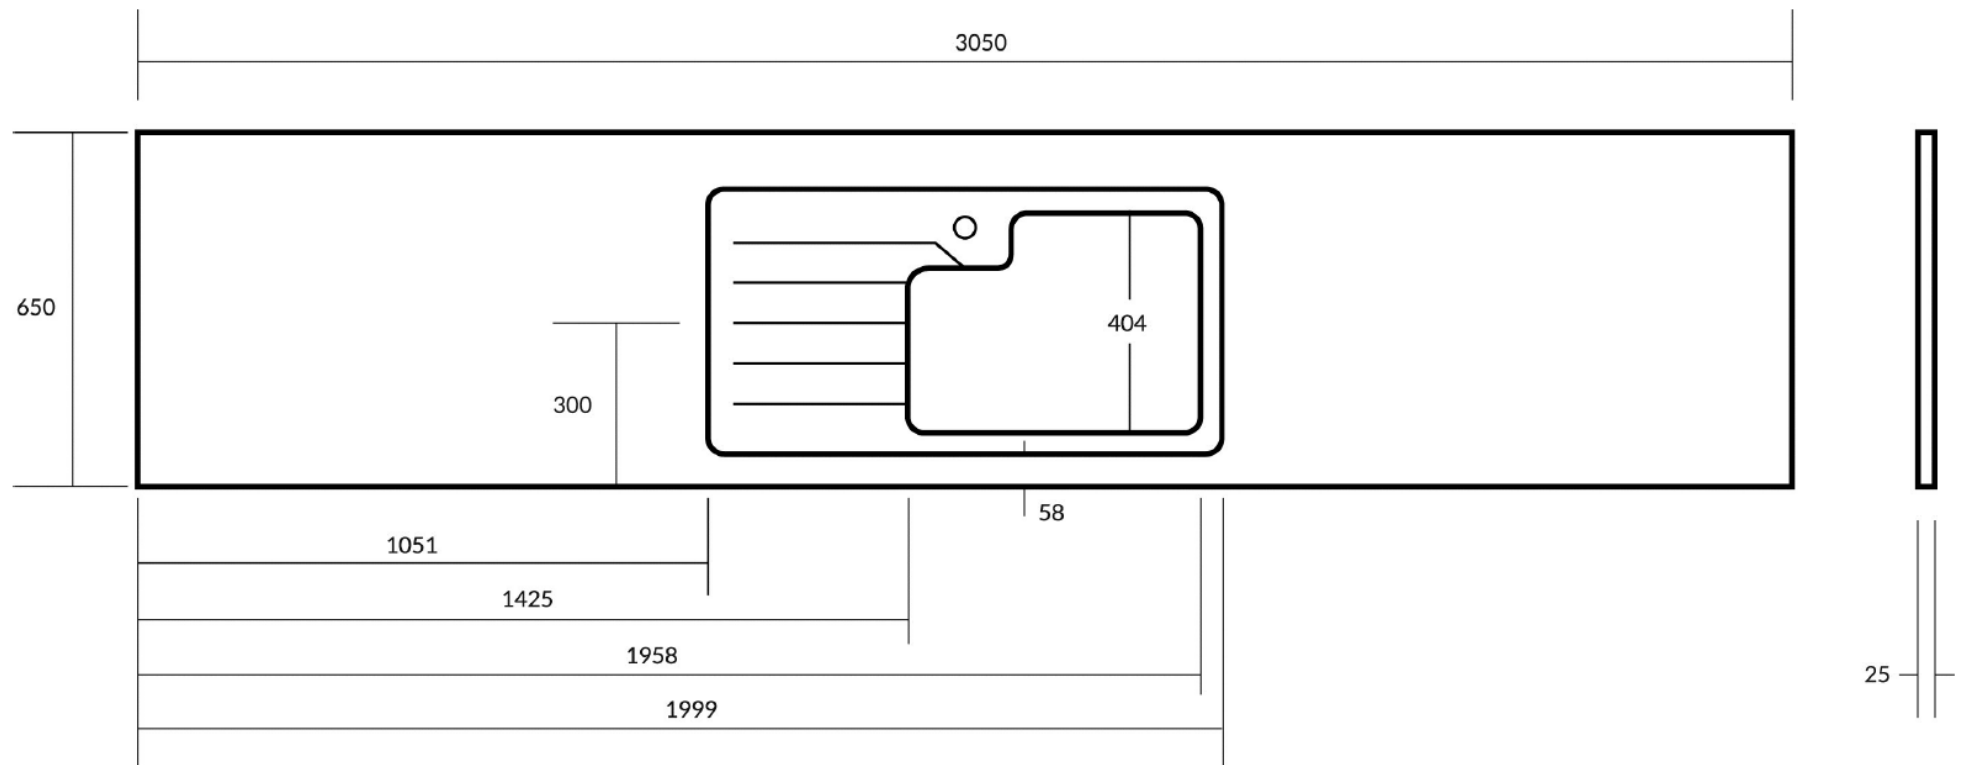

# minerva<sup>®</sup> 1.5 Designer bowl sink module

1.5 Designer Bowl

- a. 340mm
- b. 400mm
- c. 190mm
- d. 160mm
- e. 300mm
- f. 120mm

Will fit into 600mm base cabinet