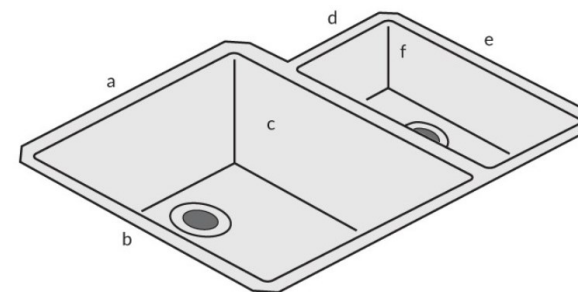

# minerva<sup>®</sup> 1.5 Designer bowl sink module

1.5 Designer Bowl

- a. 340mm
- b. 400mm
- c. 190mm
- d. 160mm
- e. 300mm
- f. 120mm

Will fit into 600mm base cabinet