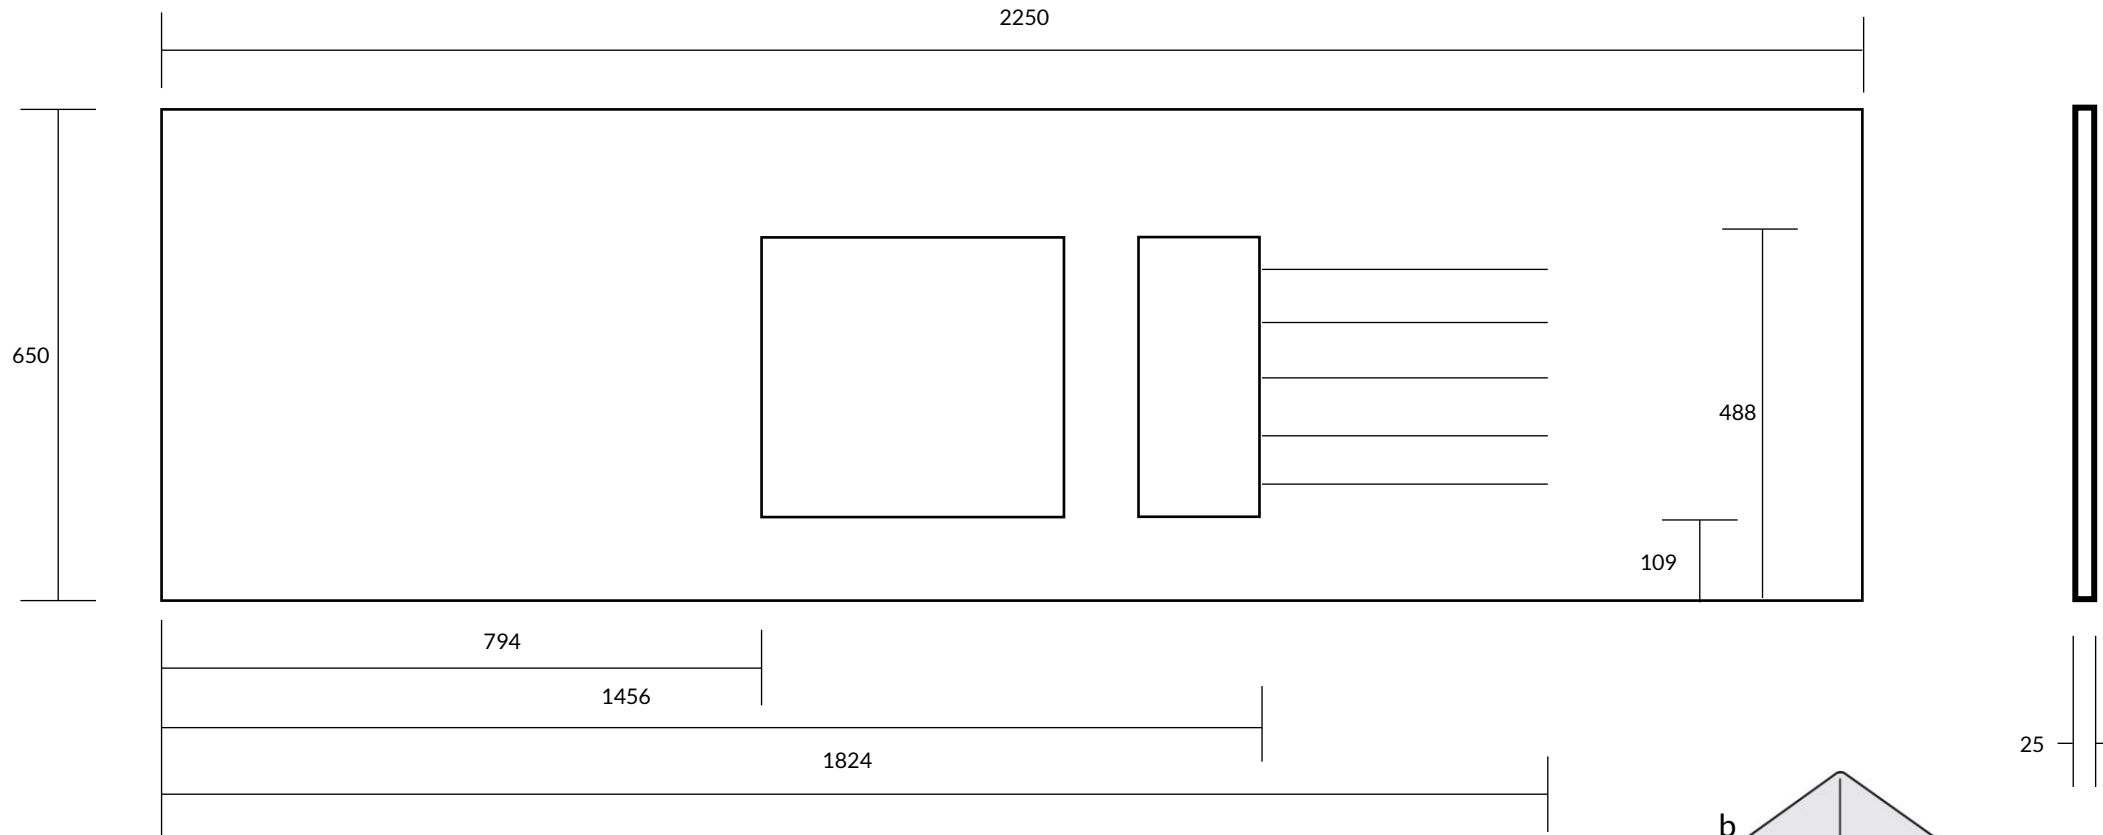

minerva[®] Integrated 1.5 duo bowl sink module

1.5 Duo Bowl

- | | |
|--------|-------|
| a. 400 | d.160 |
| b. 370 | e.370 |
| c. 210 | f.155 |

Will fit into base cabinet openings over 800mm