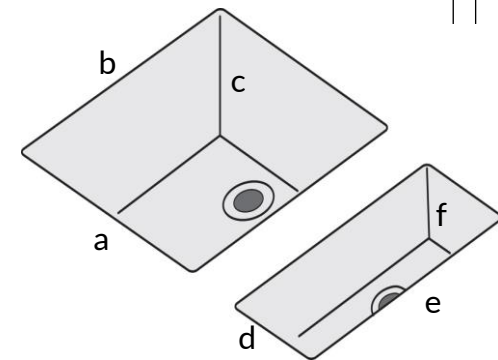

minerva[®] Integrated 1.5 duo bowl sink module

1.5 Duo Bowl

- | | |
|--------|-------|
| a. 400 | d.160 |
| b. 370 | e.370 |
| c. 210 | f.155 |

Will fit into base cabinet openings over 800mm