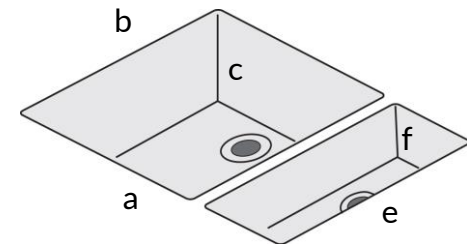

minerva[®] Steel 10mm 1.5 duo bowl sink module

1.5 Duo Bowl

- | | |
|--------|-------|
| a. 550 | d.180 |
| b. 400 | e.400 |
| c. 190 | f.125 |

Will fit into base cabinet openings over 650mm