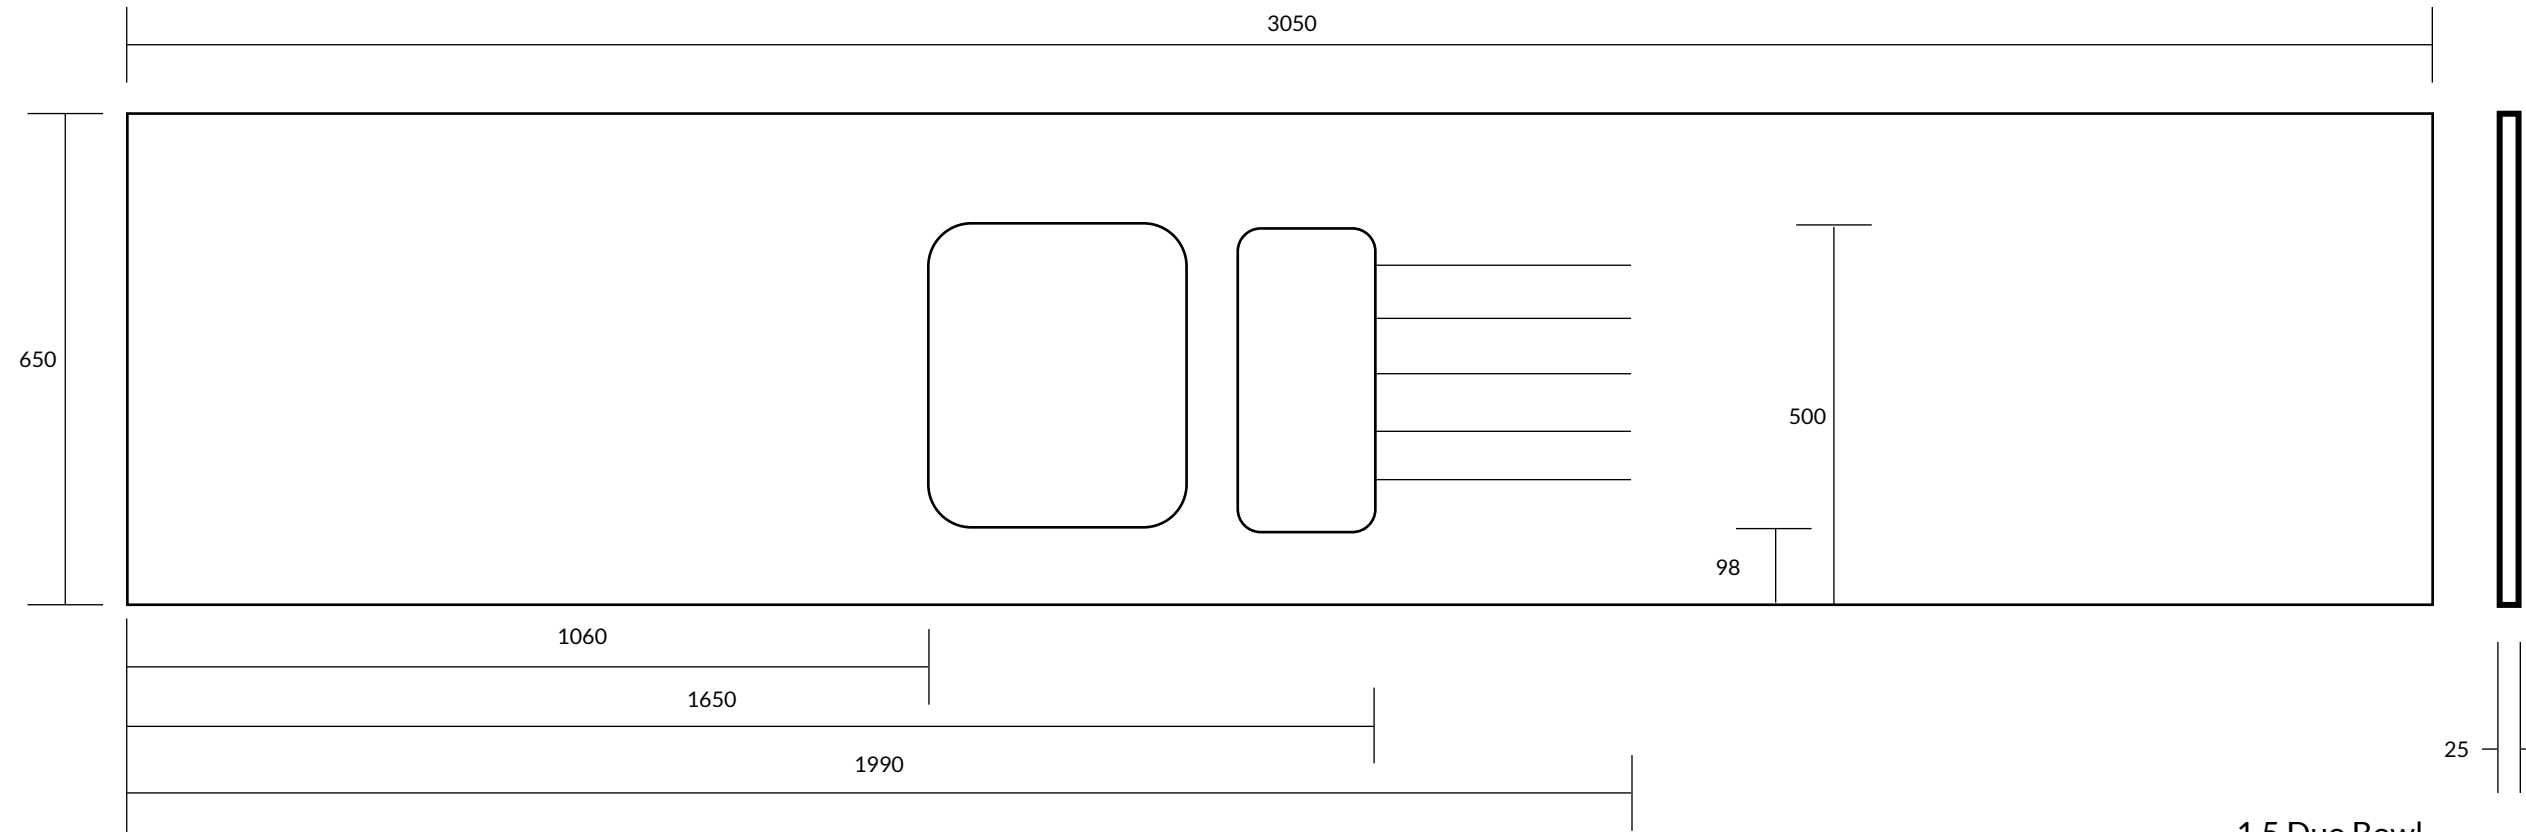

minerva[®] Steel 10mm 1.5 duo bowl sink module

1.5 Duo Bowl

- | | |
|--------|-------|
| a. 550 | d.180 |
| b. 400 | e.400 |
| c. 190 | f.125 |

Will fit into base cabinet openings over 650mm