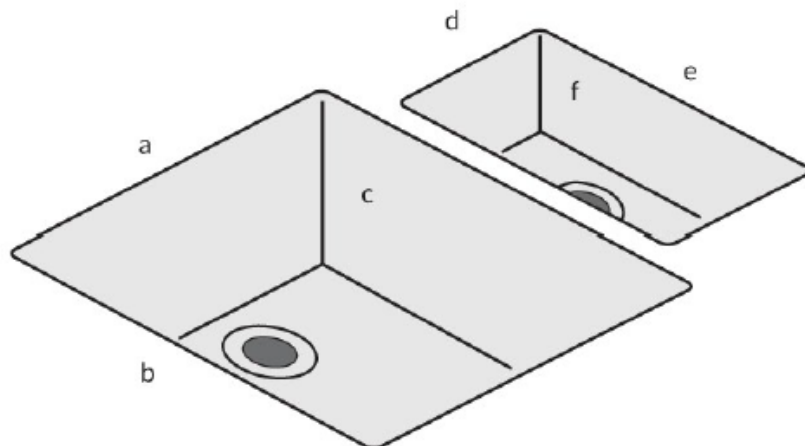

1.5 duo bowl sink module

minerva[®]

1.5 bowl

- a. 340mm
- b. 400mm
- c. 190mm
- d. 160mm
- e. 300mm
- f. 120mm

Will fit into a 650+mm base cabinet