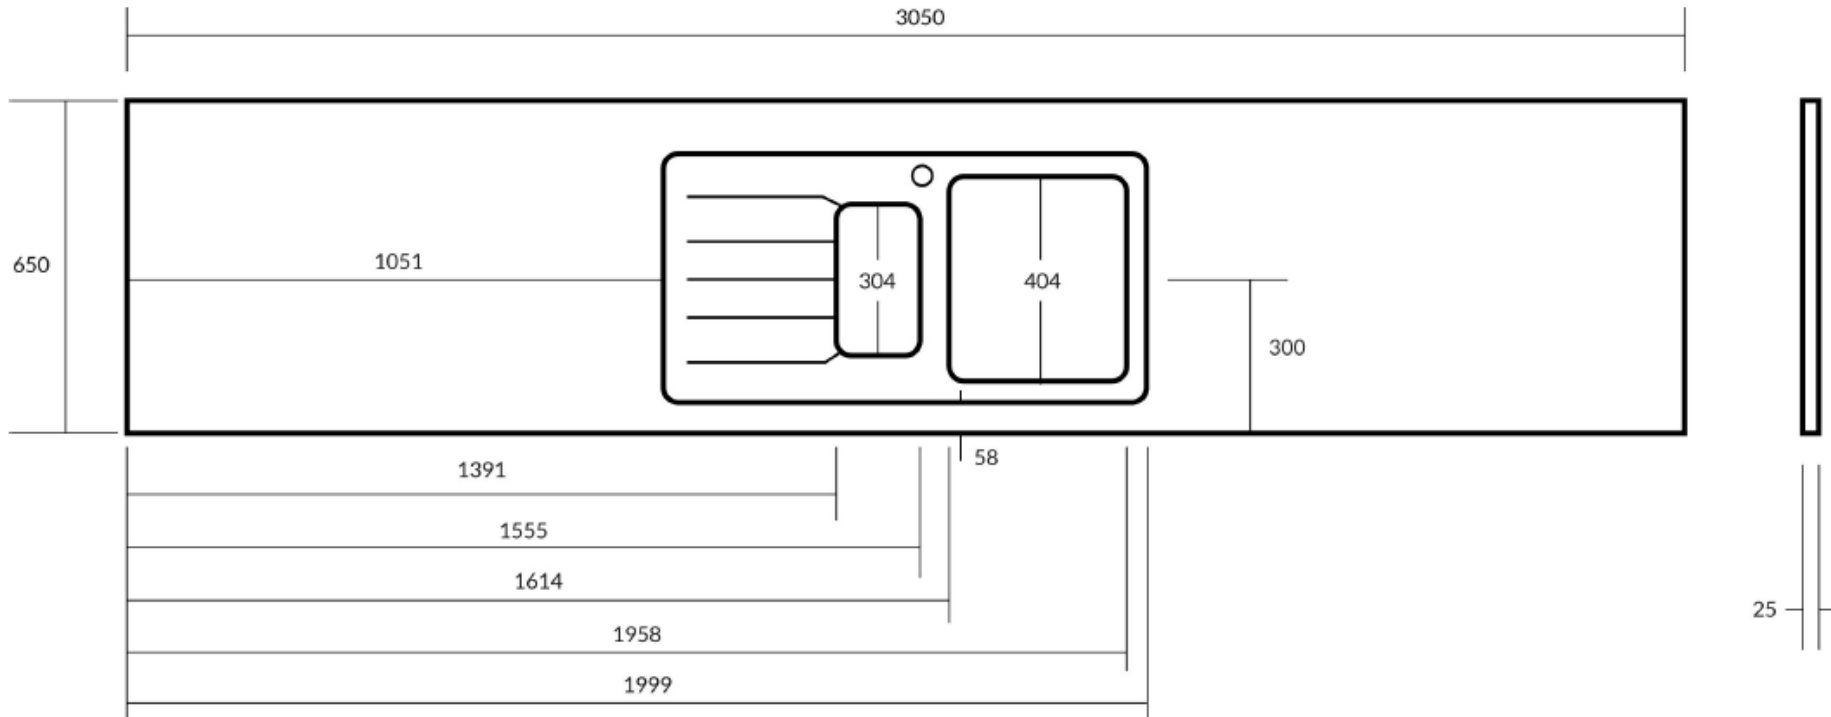

1.5 duo bowl sink module

minerva[®]

1.5 bowl

- a. 340mm
- b. 400mm
- c. 190mm
- d. 160mm
- e. 300mm
- f. 120mm

Will fit into a 650+mm base cabinet