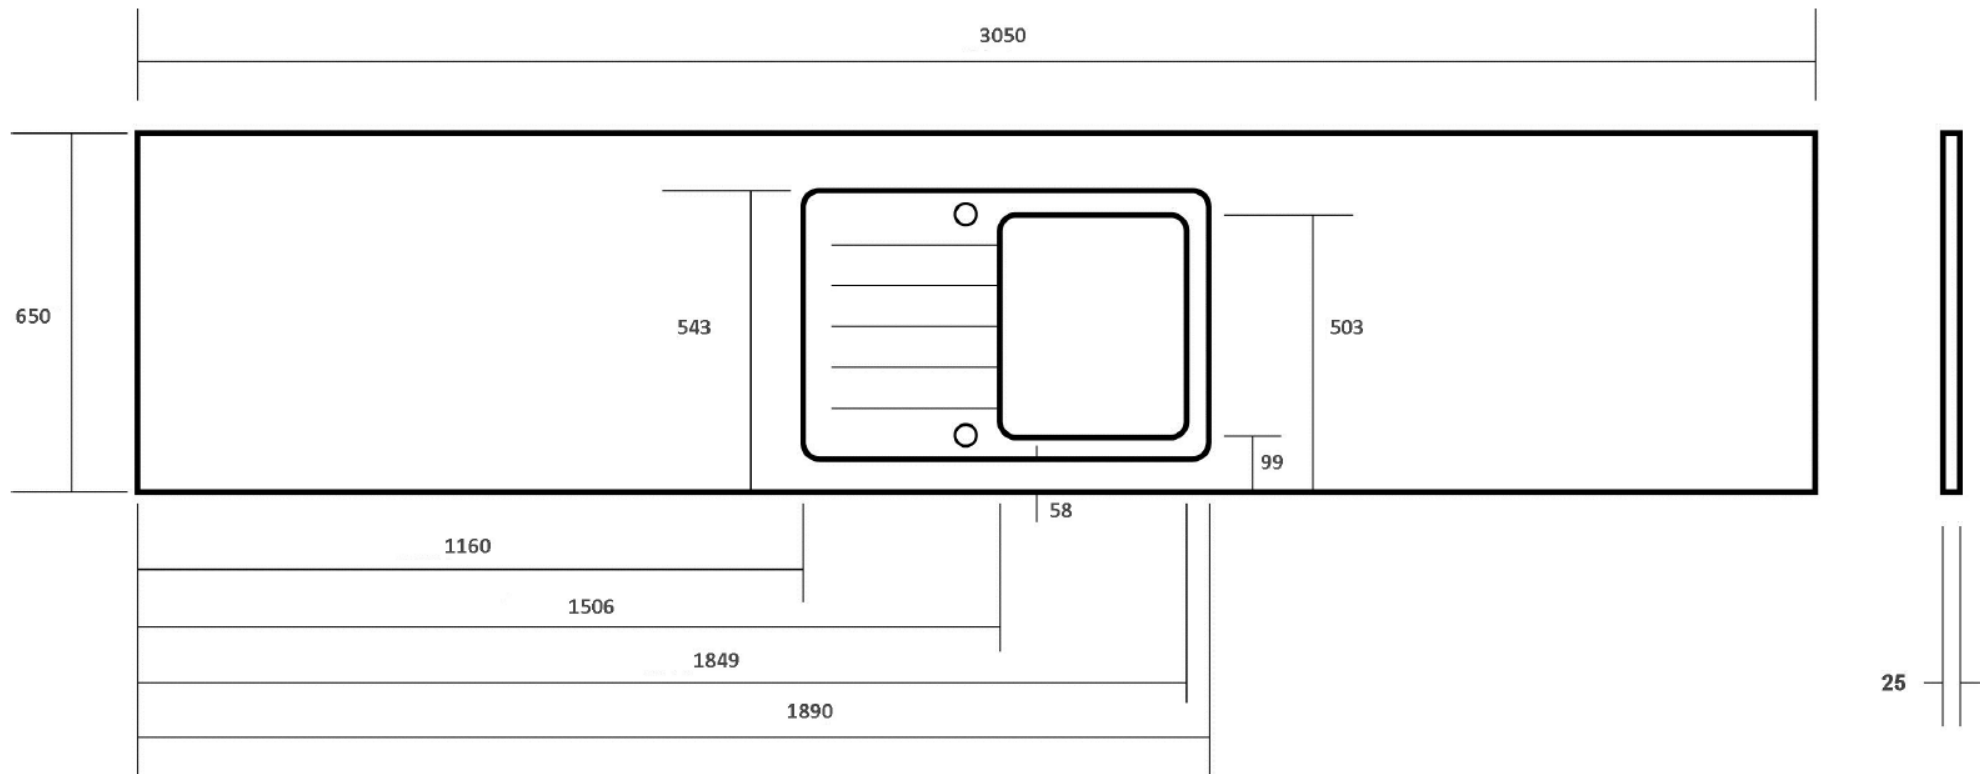

minerva[®] Single bowl sink module (acrylic)

Single Bowl
acrylic

- a. 340mm
- b. 400mm
- c. 190mm

Will fit into 600mm base cabinet