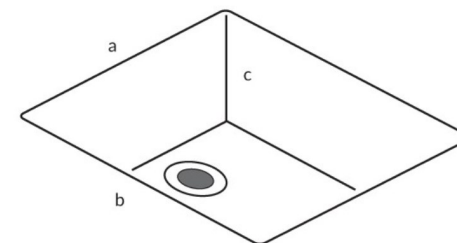

minerva[®] Single bowl sink module (acrylic)

Single Bowl
acrylic

- a. 340mm
- b. 400mm
- c. 190mm

Will fit into 600mm base cabinet