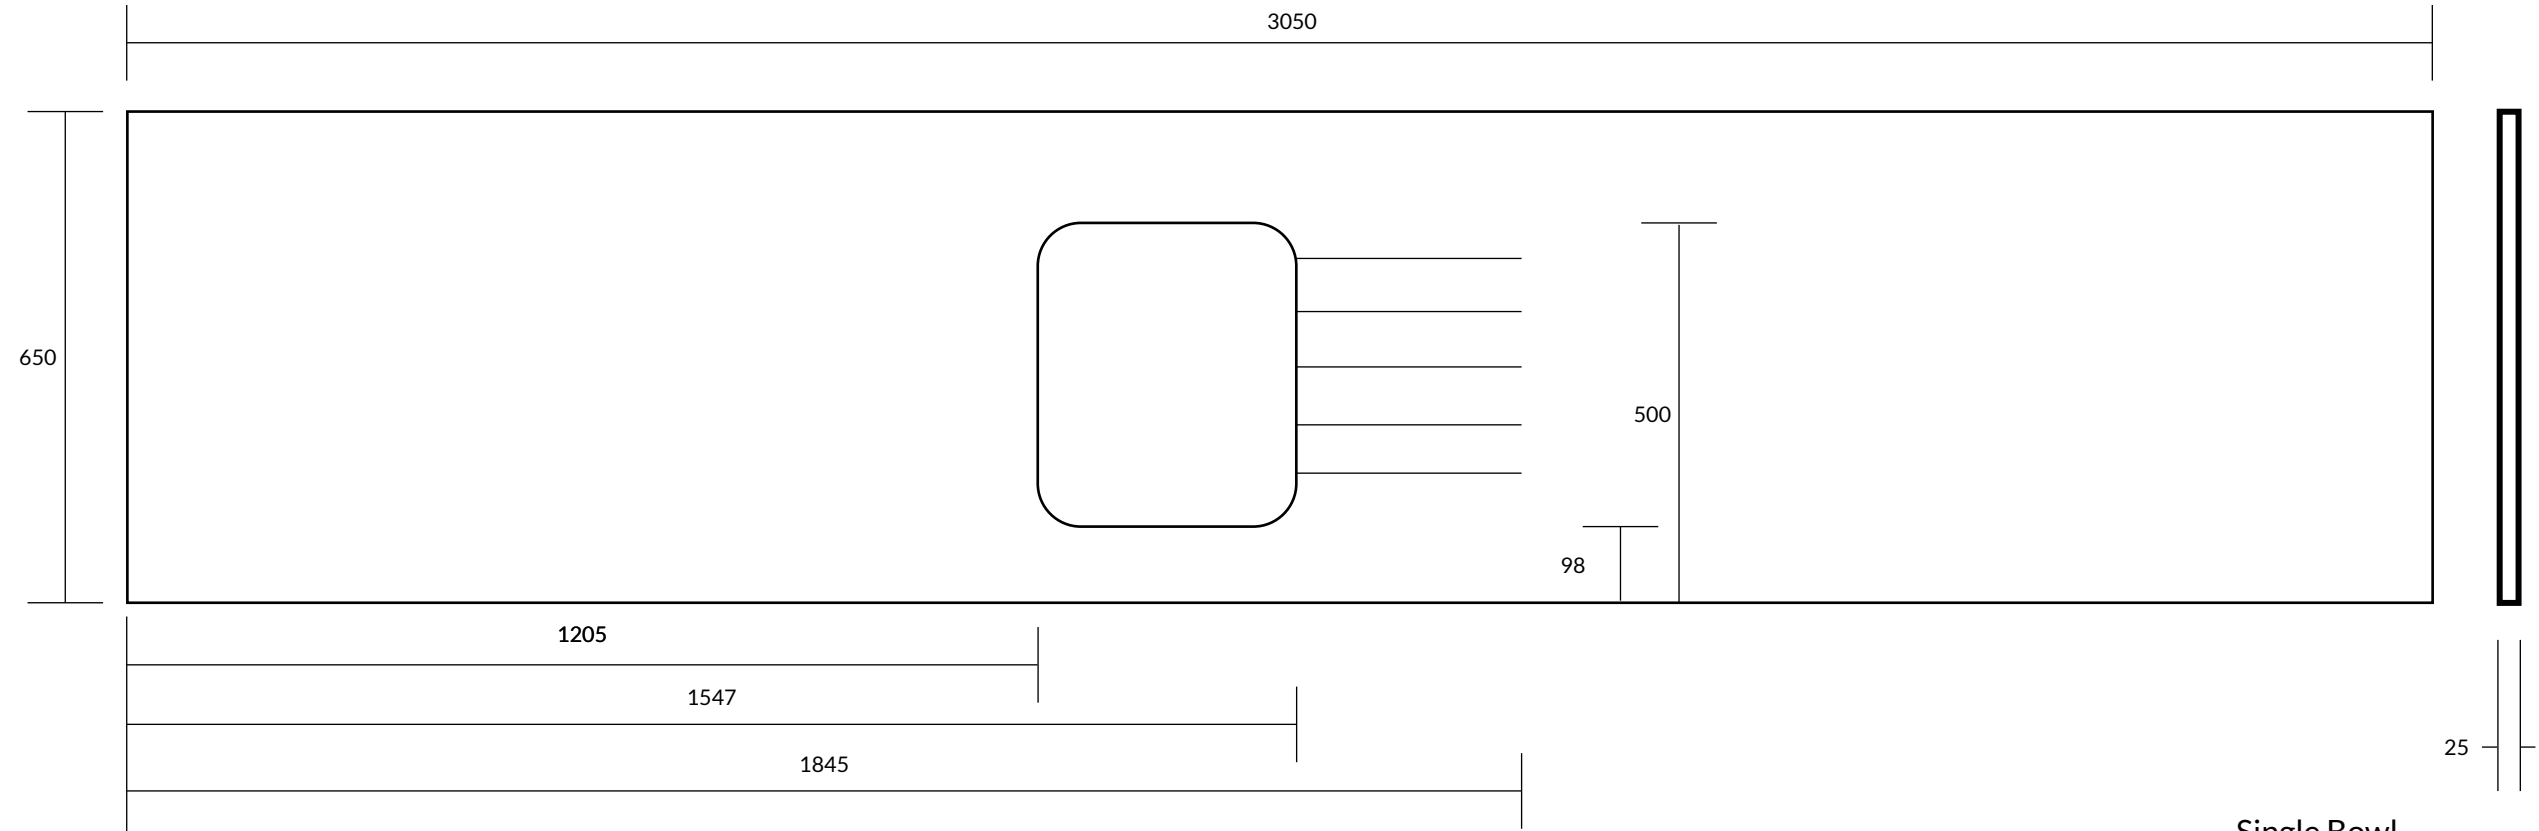

minerva[®] Steel 10mm single bowl sink module

Single Bowl

- a. 340
- b. 400
- c. 190

Will fit into base cabinet openings over 500mm