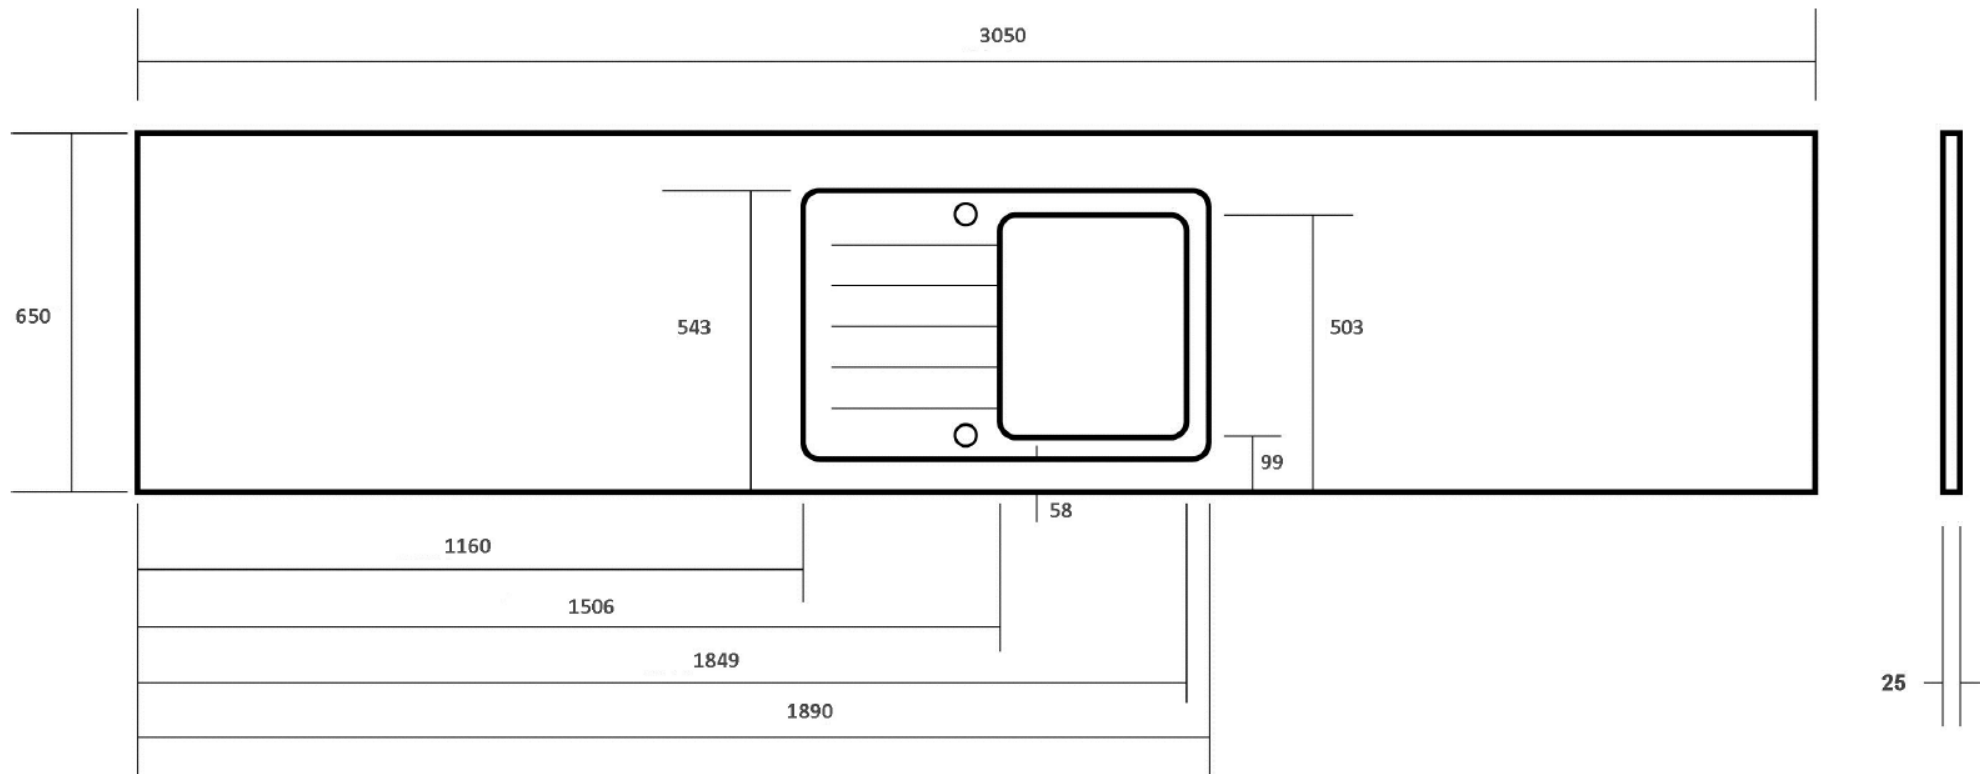

minerva[®] Single bowl sink module

Single Bowl

- a. 340mm
- b. 400mm
- c. 190mm

Will fit into 500mm base cabinet