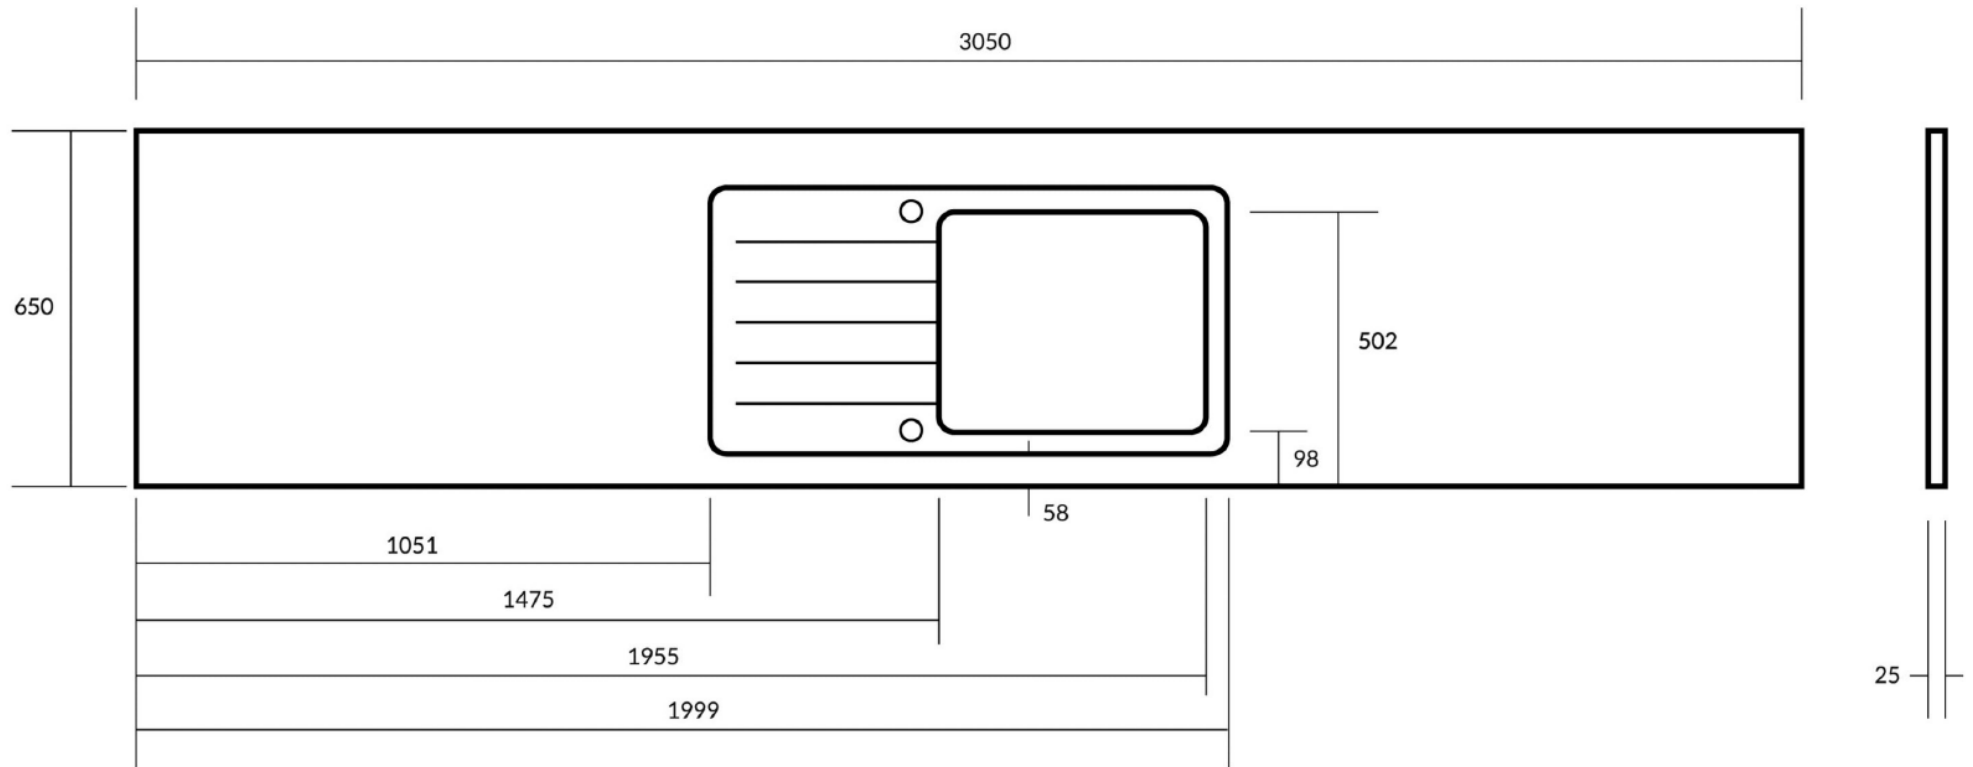

minerva[®] Super large bowl sink module (acrylic)

Super Large Bowl
acrylic

- a. 480mm
- b. 400mm
- c. 200mm

Will fit into base cabinet openings over 650mm