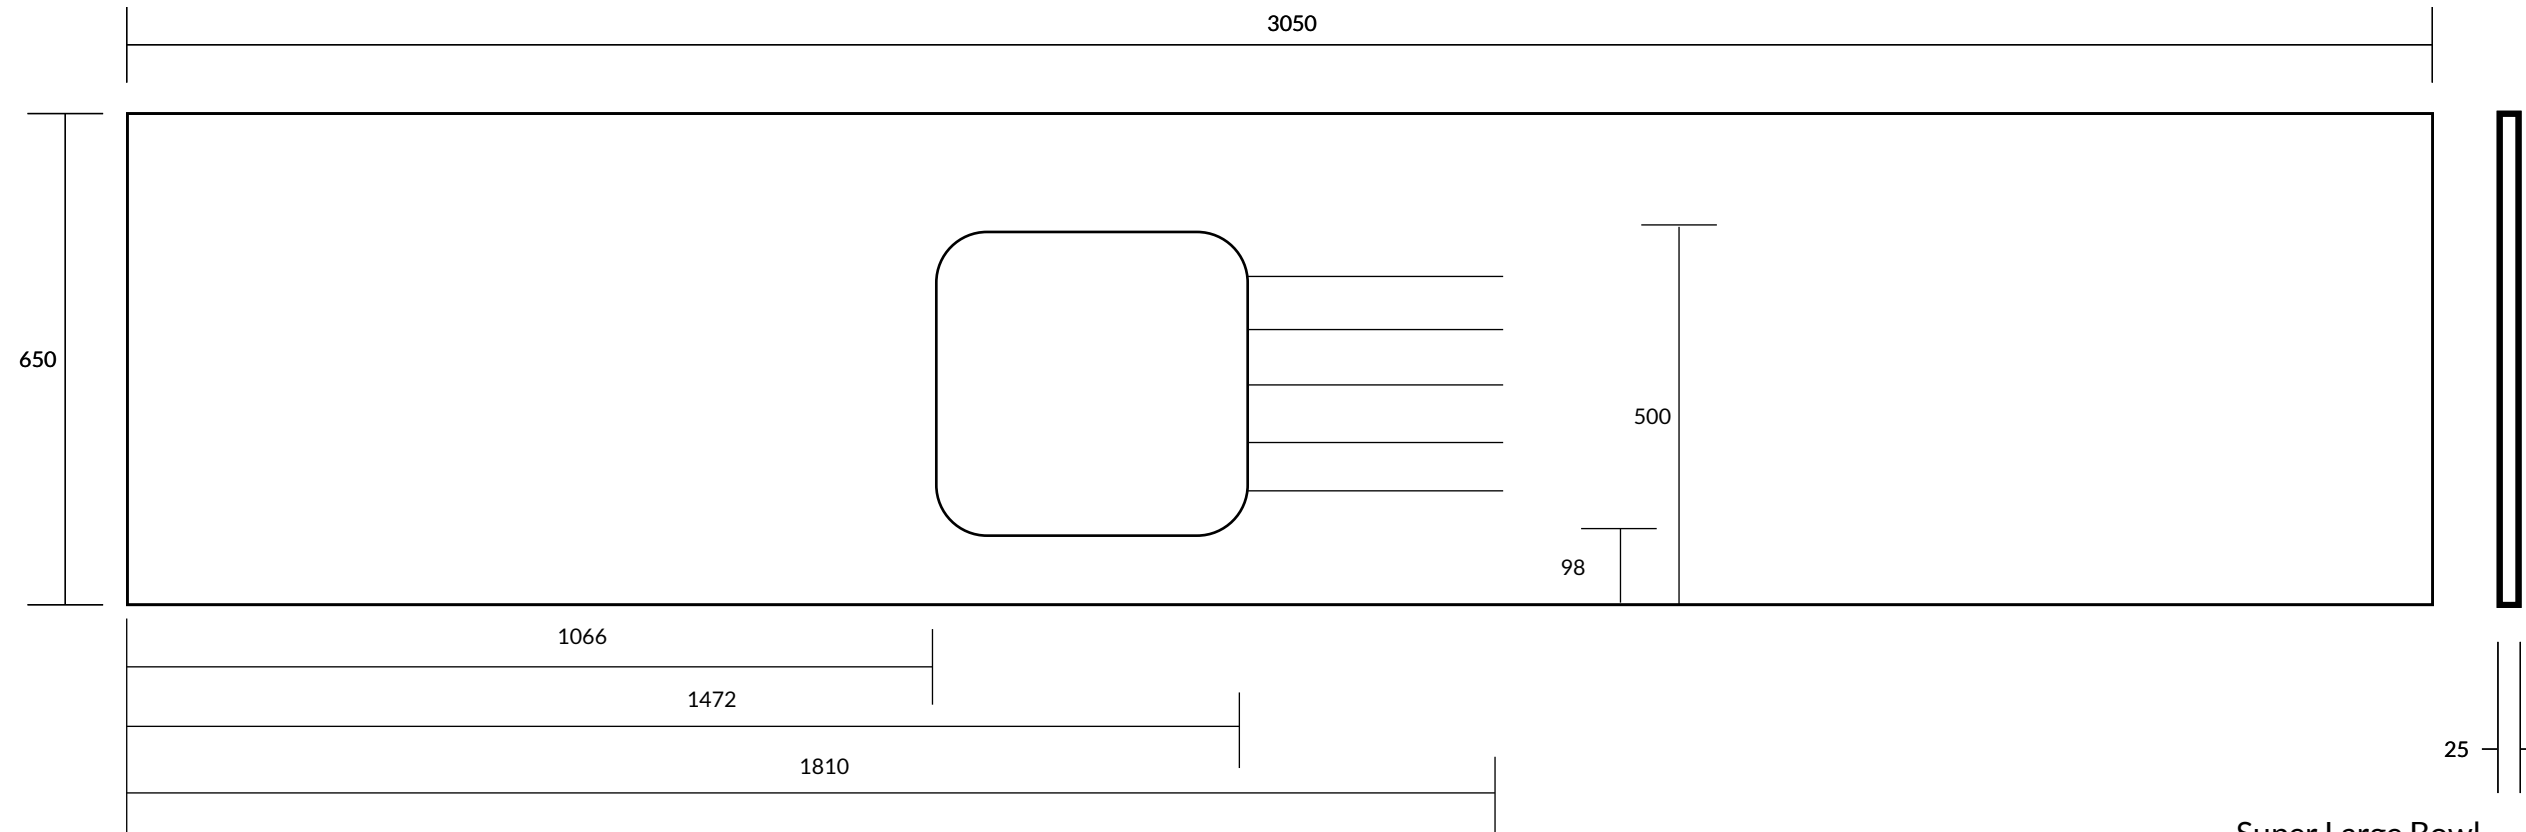

minerva[®] Steel 10mm super large bowl sink module

Will fit into base cabinet openings over 500mm