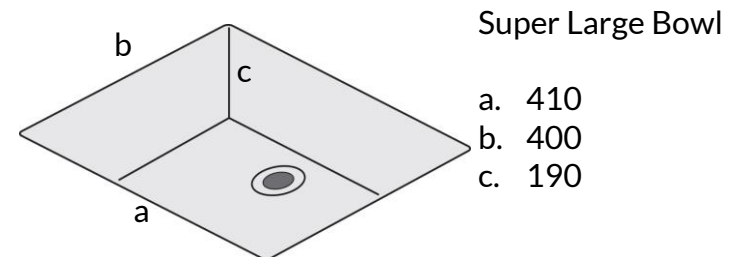

minerva[®] Steel 10mm super large bowl sink module

Will fit into base cabinet openings over 500mm