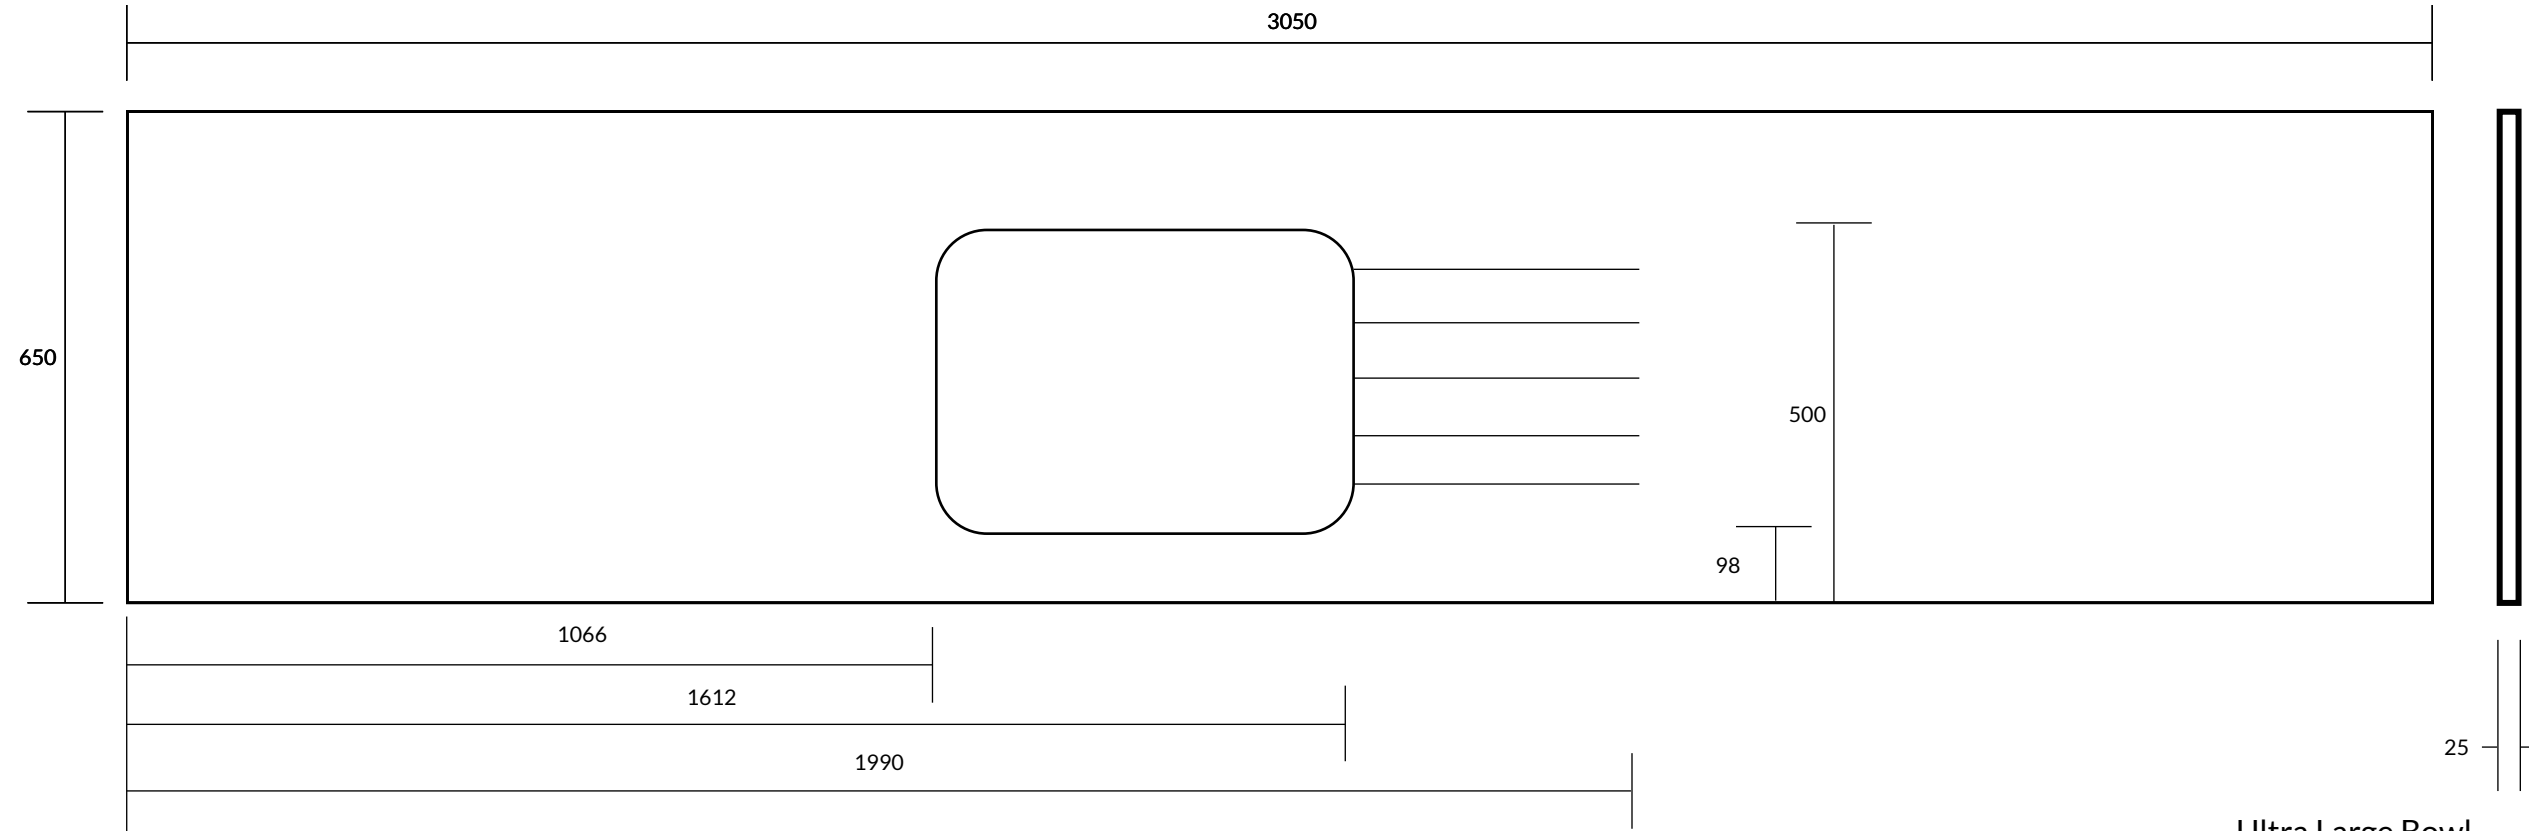

minerva[®] Steel 10mm ultra large bowl sink module

Ultra Large Bowl

- a. 550
- b. 400
- c. 190

Will fit into base cabinet openings over 650mm